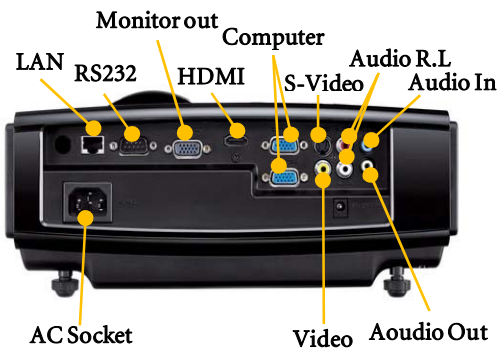

BenQ

MP776 ST

Digital Projector

PICTURE BY
DLP
TEXAS INSTRUMENTS

HIGHLIGHTS

- Short Throw (0.6 Throw Ratio)
- Filter Free Design
- No Color Decay
- Crestron LAN Control
- 3500 ANSI Lumens
- XGA Native Resolution
- BrilliantColor™
- 3D Color Management
- VIDI™
- 6 Segments Color Wheel
- Keystone ± 30 Degree
- 5W x 2 Speakers
- Variable Audio Out
- Closed Captioning